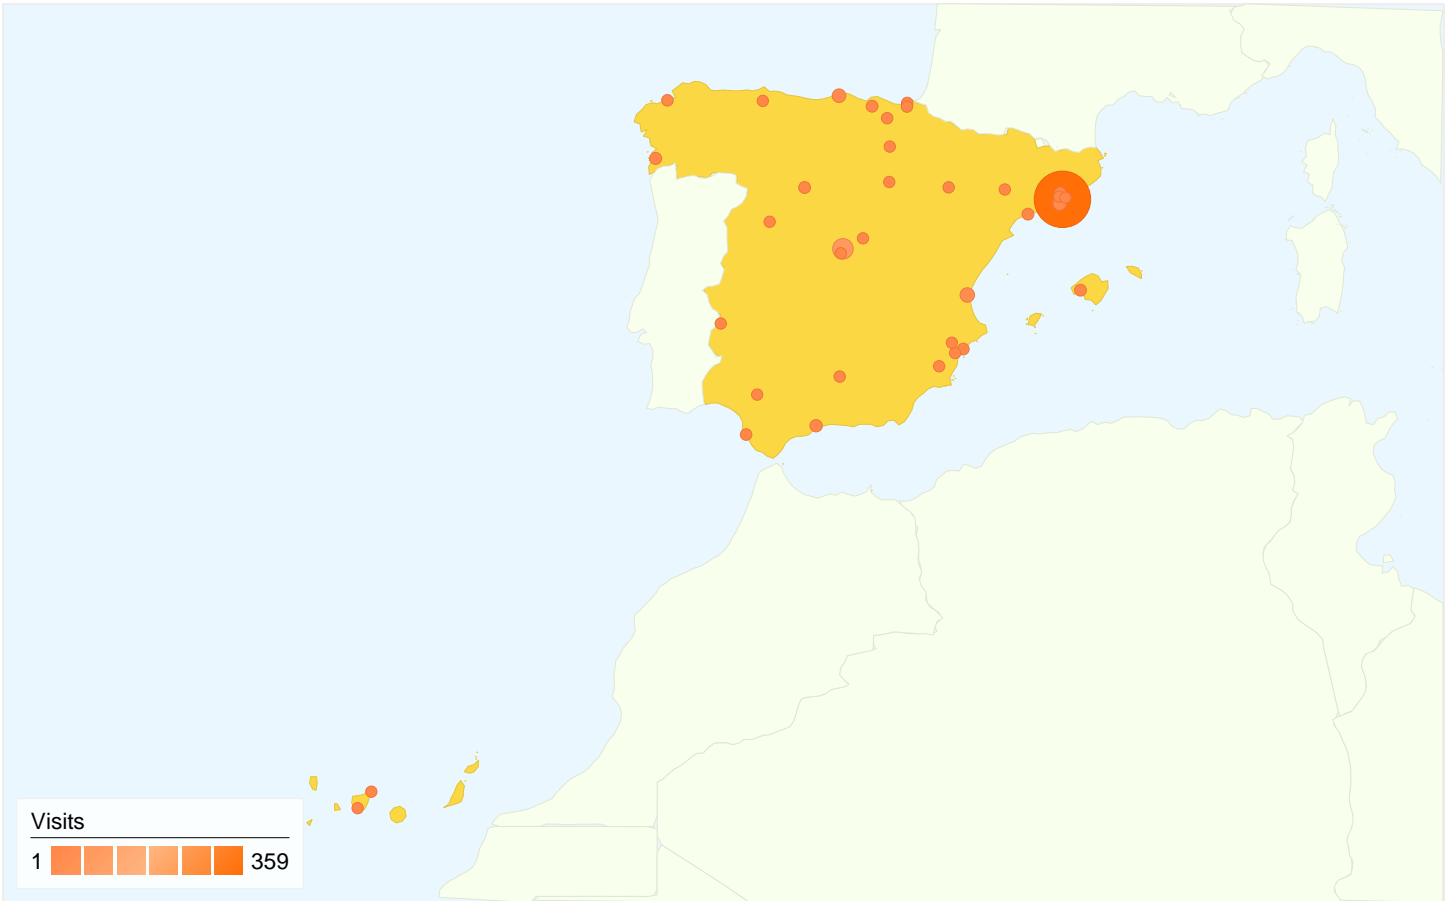

This country/territory sent 598 visits via 37 cities

Site Usage

City	Visits	Pages/Visit	Avg. Time on Site	% New Visits	Bounce Rate
Visits 598 % of Site Total: 5.77%	Pages/Visit 8.19 Site Avg: 6.12 (33.69%)	Avg. Time on Site 00:04:13 Site Avg: 00:03:39 (15.22%)	% New Visits 43.31% Site Avg: 58.71% (-26.22%)	Bounce Rate 36.62% Site Avg: 51.07% (-28.29%)	
Barcelona	359	9.73	00:04:39	29.53%	30.64%
Madrid	74	5.69	00:05:00	54.05%	44.59%
Hospitalet de Llobregat	26	11.46	00:06:42	30.77%	30.77%
Valencia	26	4.65	00:01:51	80.77%	46.15%
Santander	19	5.16	00:03:05	73.68%	31.58%
El Prat de Llobregat	19	6.26	00:02:53	57.89%	31.58%
Malaga	9	3.33	00:02:10	88.89%	66.67%
Vigo	7	10.29	00:02:49	14.29%	42.86%
Bilbao	5	5.80	00:00:32	60.00%	40.00%