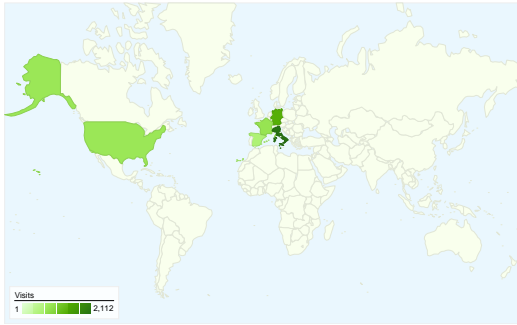

Map Overlay world