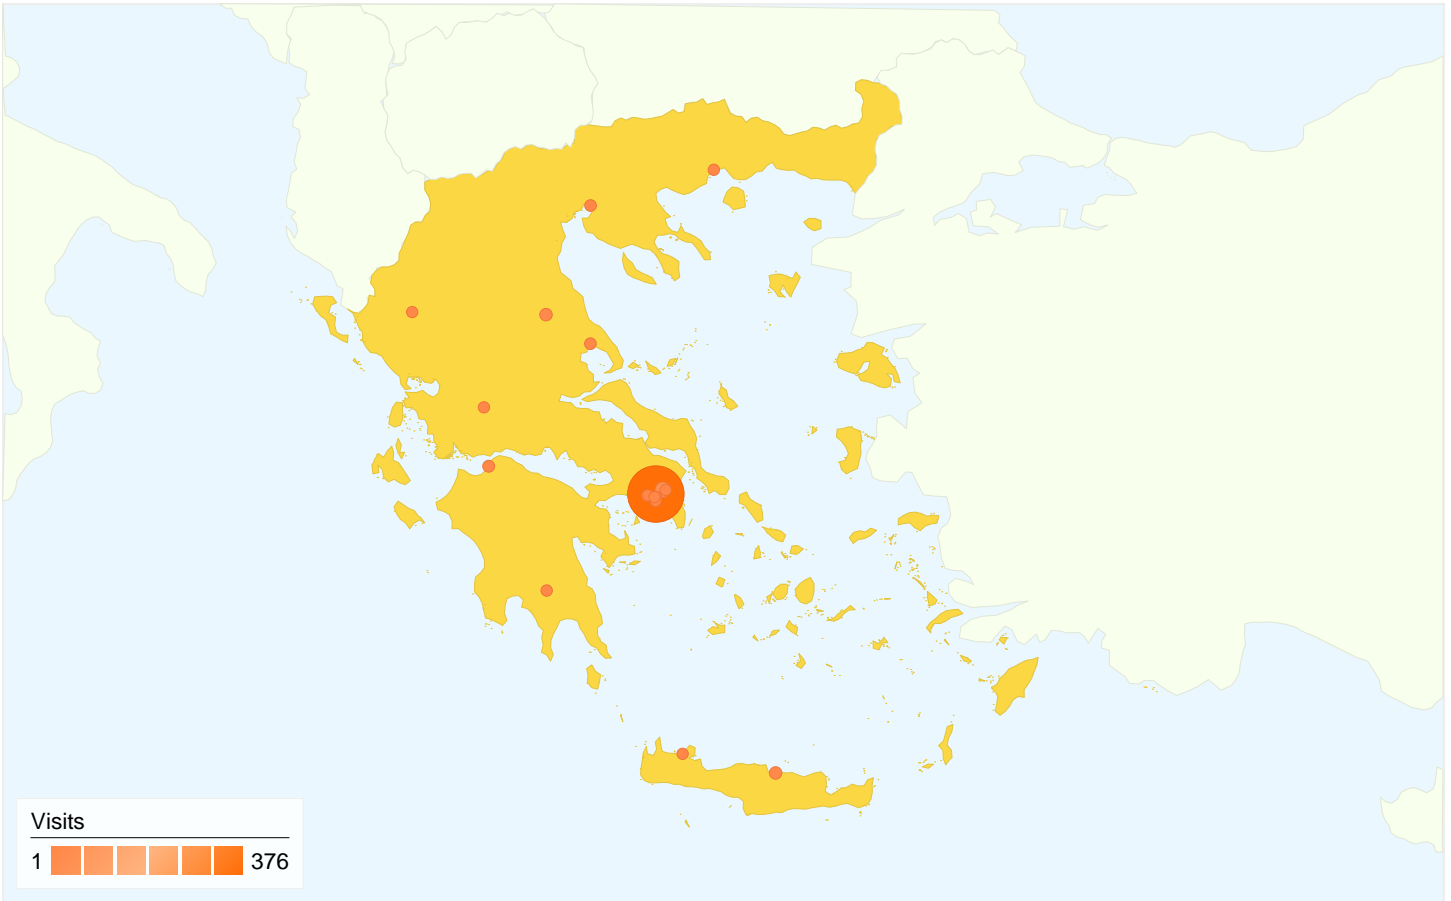

This country/territory sent 464 visits via 18 cities

Site Usage

Visits 464 % of Site Total: 4.48%	Pages/Visit 7.08 Site Avg: 6.12 (15.57%)	Avg. Time on Site 00:05:13 Site Avg: 00:03:39 (42.95%)	% New Visits 44.61% Site Avg: 58.71% (-24.01%)	Bounce Rate 37.93% Site Avg: 51.07% (-25.72%)	
City	Visits	Pages/Visit	Avg. Time on Site	% New Visits	Bounce Rate
Athens	376	7.60	00:05:52	43.62%	35.90%
Chalandri	34	3.91	00:02:57	17.65%	50.00%
Larisa	11	10.82	00:01:46	36.36%	36.36%
Iraklion	11	3.91	00:01:03	54.55%	27.27%
Patrai	6	1.50	00:01:32	100.00%	66.67%
Nea Smirni	4	1.75	00:00:52	75.00%	75.00%
Volos	4	15.75	00:02:32	75.00%	50.00%
Thessaloniki	4	2.25	00:00:08	100.00%	75.00%
Sparti	2	1.00	00:00:00	50.00%	100.00%