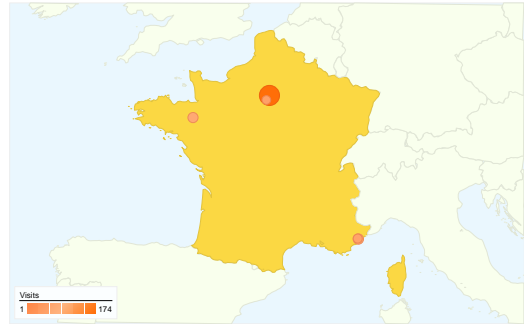

Map Overlay FR