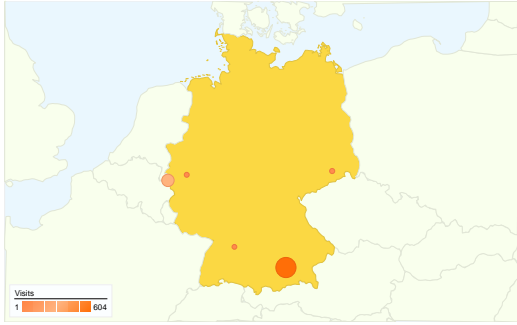

Map Overlay DE